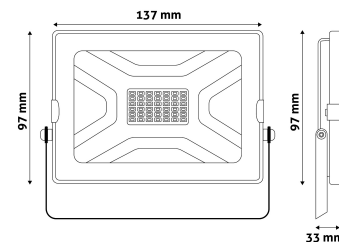

PRODUCT OUTLINE